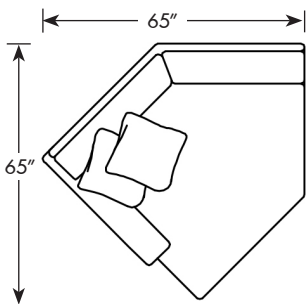

Corbin

4218L
4211-44AL
4216CP
4210-75R

Sketches are 1/4" scale
*All dimensions are approximate

Common Dimensions

D 39 1/2" H 37"
SH: 19 1/2"
SD: 21"
AH: 25 1/2"

Style Information

- Attached Back (loose available)
- Comfort Cushion
- Spring Edge
- Leather available
- Pillows: 20"

4210-91L
Corner Left Facing Sofa
W 91"

4210-91R
Corner Right Facing Sofa
W 91"

4215L
Left Facing Chair
W 31"

4215R
Right Facing Chair
W 31"

4210-75L
Left Facing Sofa
W 75"

4210-75R
Right Facing Sofa
W 75"

4211-53L
Left Facing Loveseat
W 53"

4211-53R
Right Facing Loveseat
W 53"

4211-44AL
Armless Loveseat
W 44"

4218L
Left Facing End Wedge
W 70 1/2" x D 54"

4218R
Right Facing End Wedge
W 70 1/2" x D 54"

4214L
Left Facing Chaise
W 31"
Seat Depth: 48"