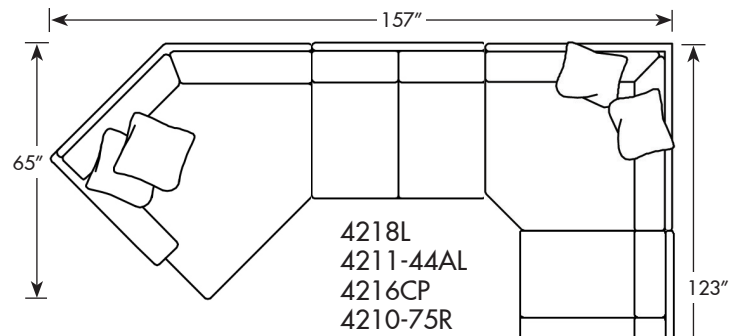

Corbin

4218L
4211-44AL
4216CP
4210-75R

Sketches are 1/4" scale
*All dimensions are approximate

Common Dimensions

D 39 1/2" H 37"
SH: 19 1/2"
SD: 21"
AH: 25 1/2"

Style Information

- Attached Back (loose available)
- Comfort Cushion
- Spring Edge
- Leather available
- Pillows: 20"

4210-91L
Corner Left Facing Sofa
W 91"

4210-91R
Corner Right Facing Sofa
W 91"

4215L
Left Facing Chair
W 31"

4215R
Right Facing Chair
W 31"

4210-75L
Left Facing Sofa
W 75"

4210-75R
Right Facing Sofa
W 75"

4211-53L
Left Facing Loveseat
W 53"

4211-53R
Right Facing Loveseat
W 53"

4211-44AL
Armless Loveseat
W 44"

4218L
Left Facing End Wedge
W 70 1/2" x D 54"

4218R
Right Facing End Wedge
W 70 1/2" x D 54"

4214L
Left Facing Chaise
W 31"
Seat Depth: 48"

4214R
Right Facing Chaise
W 31"
Seat Depth: 48"

4216CP
Cube Wedge
48" x 48"