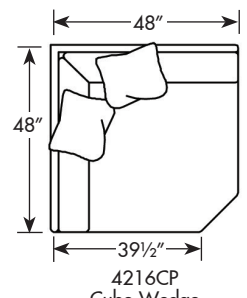

Corbin

4218L
4211-44AL
4216CP
4210-75R

Sketches are 1/4" scale
*All dimensions are approximate

Common Dimensions

D 39 1/2" H 37"
SH: 19 1/2"
SD: 21"
AH: 25 1/2"

Style Information

- Attached Back (loose available)
- Comfort Cushion
- Spring Edge
- Leather available
- Pillows: 20"

4210-91L
Corner Left Facing Sofa
W 91"

4210-91R
Corner Right Facing Sofa
W 91"

4215L
Left Facing Chair
W 31"

4215R
Right Facing Chair
W 31"

4210-75L
Left Facing Sofa
W 75"

4210-75R
Right Facing Sofa
W 75"

4211-53L
Left Facing Loveseat
W 53"

4211-53R
Right Facing Loveseat
W 53"

4211-44AL
Armless Loveseat
W 44"

4218L
Left Facing End Wedge
W 70 1/2" x D 54"

4218R
Right Facing End Wedge
W 70 1/2" x D 54"

4214L
Left Facing Chaise
W 31"
Seat Depth: 48"

4214R
Right Facing Chaise
W 31"
Seat Depth: 48"

4216CP
Cube Wedge
48" x 48"