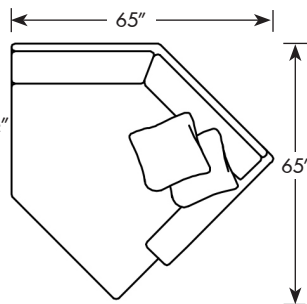

Corbin

4218L
4211-44AL
4216CP
4210-75R

Sketches are 1/4" scale
*All dimensions are approximate

Common Dimensions

D 39 1/2" H 37"
SH: 19 1/2"
SD: 21"
AH: 25 1/2"

Style Information

- Attached Back (loose available)
- Comfort Cushion
- Spring Edge
- Leather available
- Pillows: 20"

4210-91L
Corner Left Facing Sofa
W 91"

4210-91R
Corner Right Facing Sofa
W 91"

4215L
Left Facing Chair
W 31"

4215R
Right Facing Chair
W 31"

4210-75L
Left Facing Sofa
W 75"

4210-75R
Right Facing Sofa
W 75"

4211-53L
Left Facing Loveseat
W 53"

4211-53R
Right Facing Loveseat
W 53"

4211-44AL
Armless Loveseat
W 44"

4218L
Left Facing End Wedge
W 70 1/2" x D 54"

4218R
Right Facing End Wedge
W 70 1/2" x D 54"

4214L
Left Facing Chaise
W 31"
Seat Depth: 48"

4214R
Right Facing Chaise
W 31"
Seat Depth: 48"

4216CP
Cube Wedge
48" x 48"