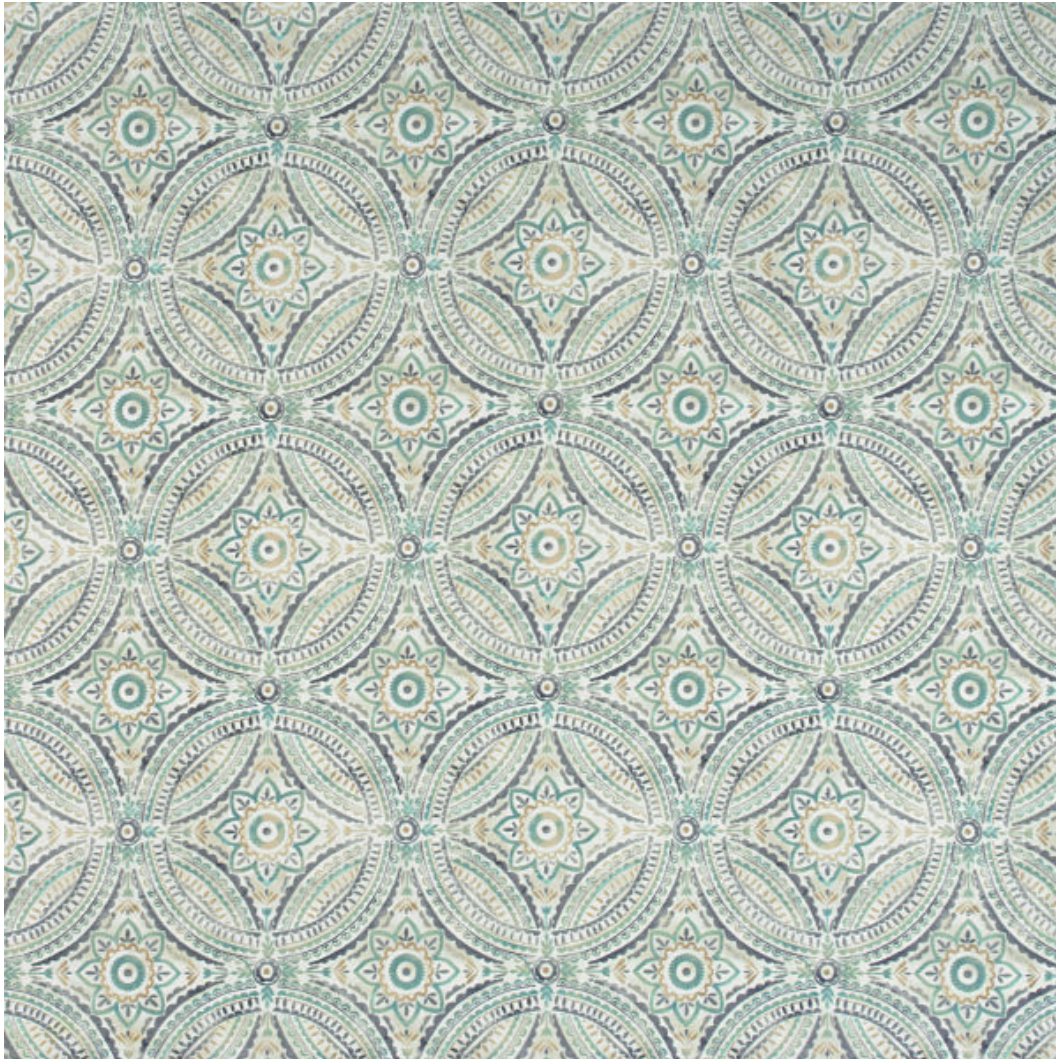

Templefurniture

More reasons to love coming home

102 S. 7th Avenue
P. O. Box 185
Maiden, NC 28650
Phone: (828) 428-8031

Blissfulness Spa

Fabric Grade: 5

Swatch #: 4609

Cleaning Code: S

Repeat: V 9.0" X H 9.0"

Double Rubs: 9,000

Orientation: Railroad

Fabric Contents: 100.0% Cotton

Color: Aqua/Teal

Patterns: Traditional/Mosaic, Geometric