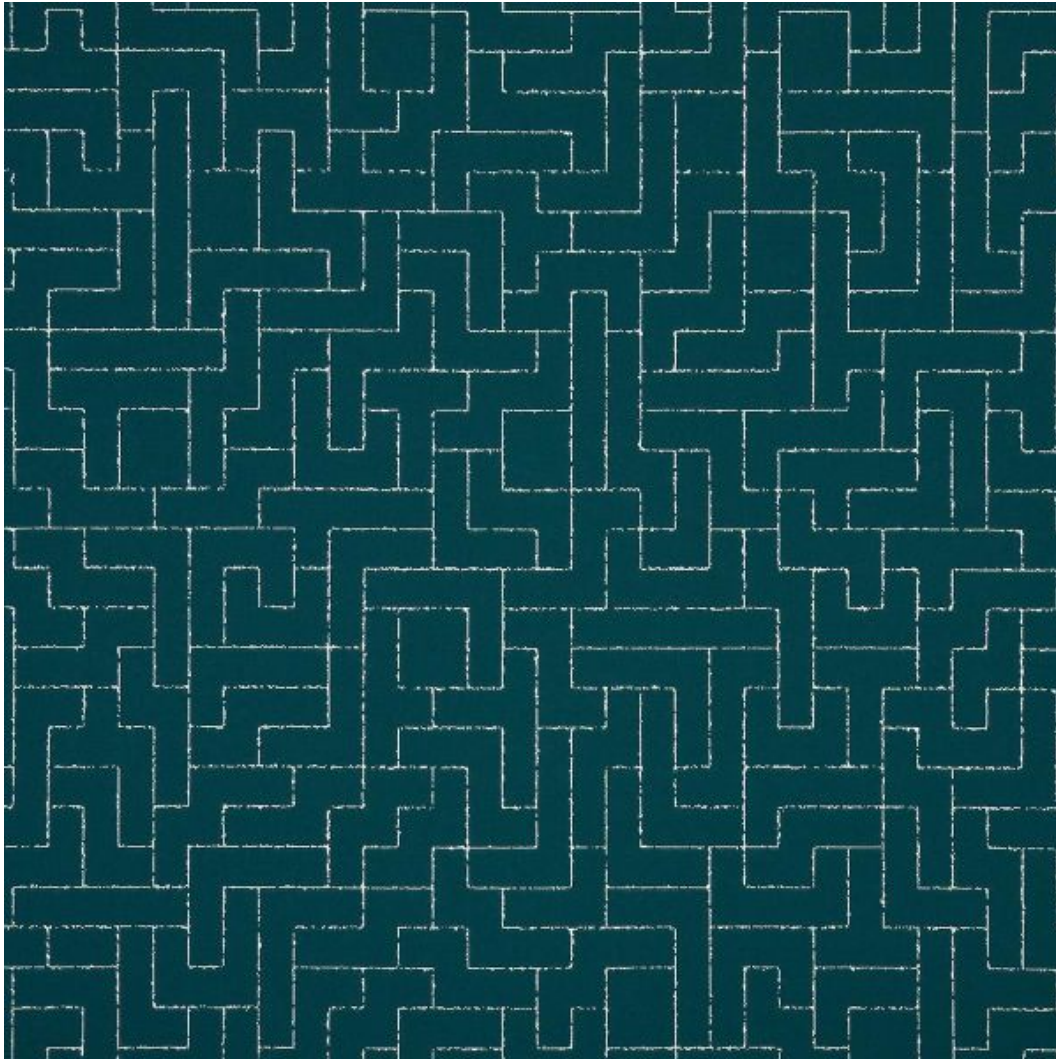

Templefurniture

More reasons to love coming home

102 S. 7th Avenue
P. O. Box 185
Maiden, NC 28650
Phone: (828) 428-8031

Create Laurel

Fabric Grade: 22

Cleaning Code: WS

Repeat: V 32.7" X H 28.0"

Double Rubs: 22,000

Orientation: Up the bolt

Fabric Contents: 100.0% Sunbrella Acrylic

Color: Aqua/Teal

Pattern: Geometric