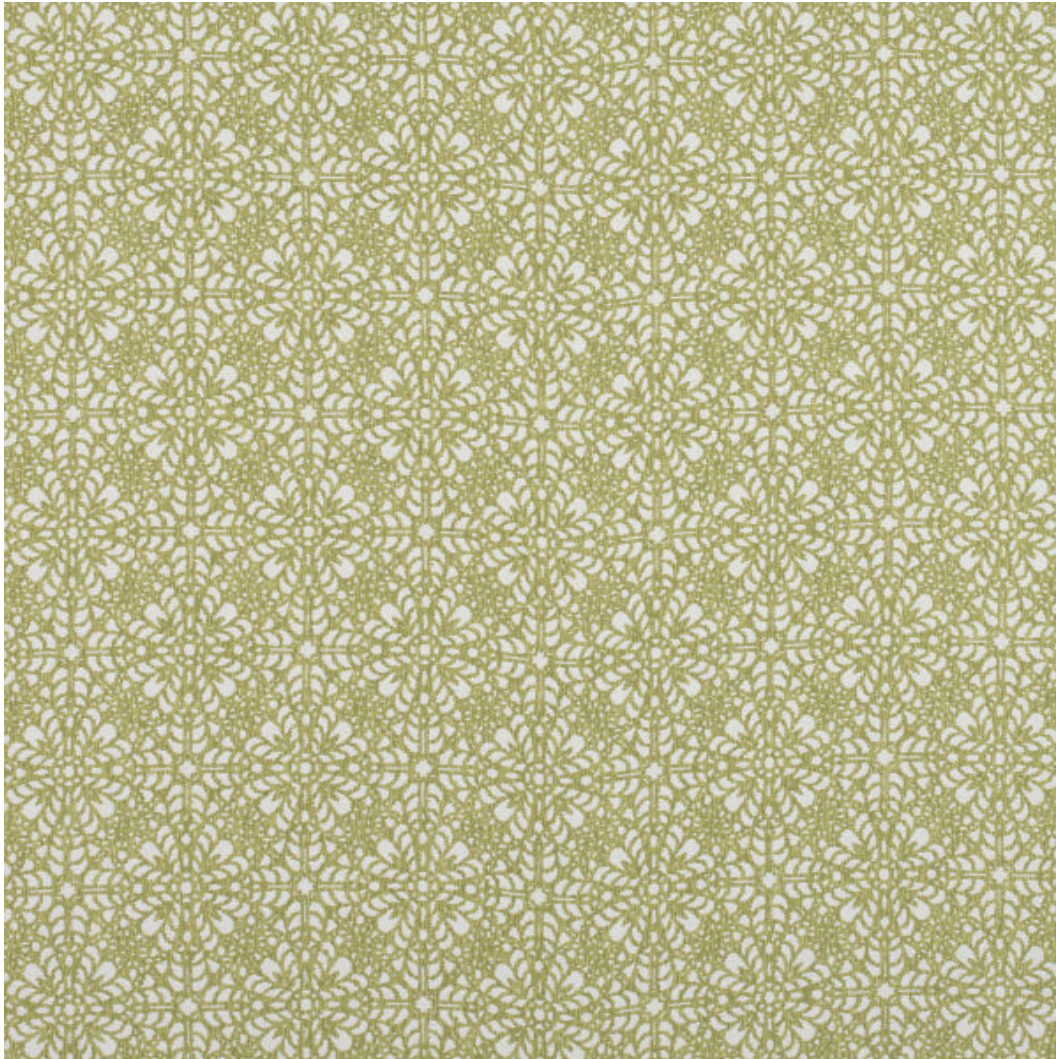

Templefurniture

More reasons to love coming home

102 S. 7th Avenue
P. O. Box 185
Maiden, NC 28650
Phone: (828) 428-8031

Enchant Citrine

Fabric Grade: 5

Swatch #: 5168

Cleaning Code: SW

Repeat: V 7.7" X H 7.3"

Double Rubs: 50,000

Orientation: Railroad

Fabric Contents: 100.0% Polyester

Color: Green(Lt-Med)

Pattern: Geometric