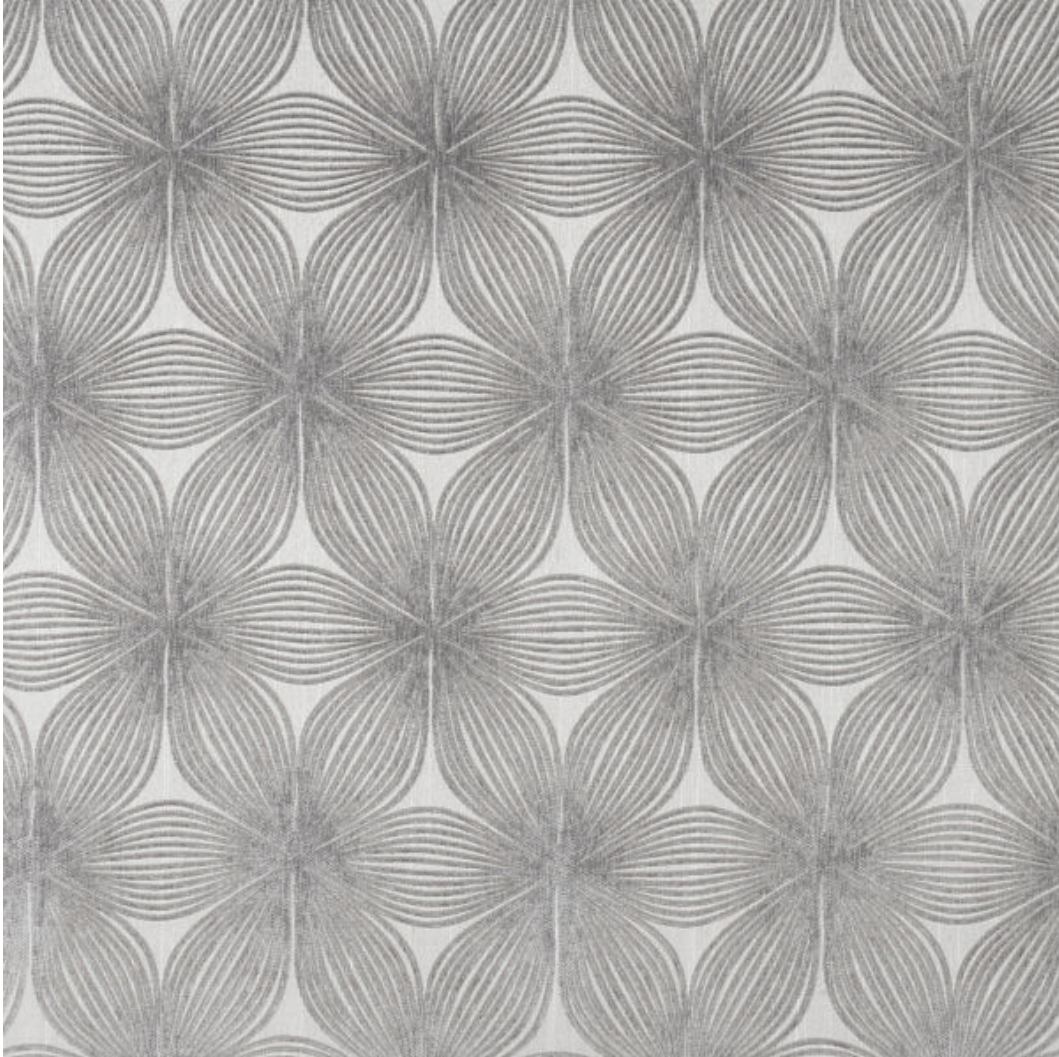

Templefurniture

More reasons to love coming home

102 S. 7th Avenue
P. O. Box 185
Maiden, NC 28650
Phone: (828) 428-8031

Ellery Silver

Fabric Grade: 13

Swatch #: 628

Cleaning Code: S

Repeat: V 7.5" X H 13.5"

Double Rubs: 20,000

Orientation: Railroad

Fabric Contents: 65.0% Viscose, 35.0% Polyester

Color: Gray/Silver

Pattern: Floral