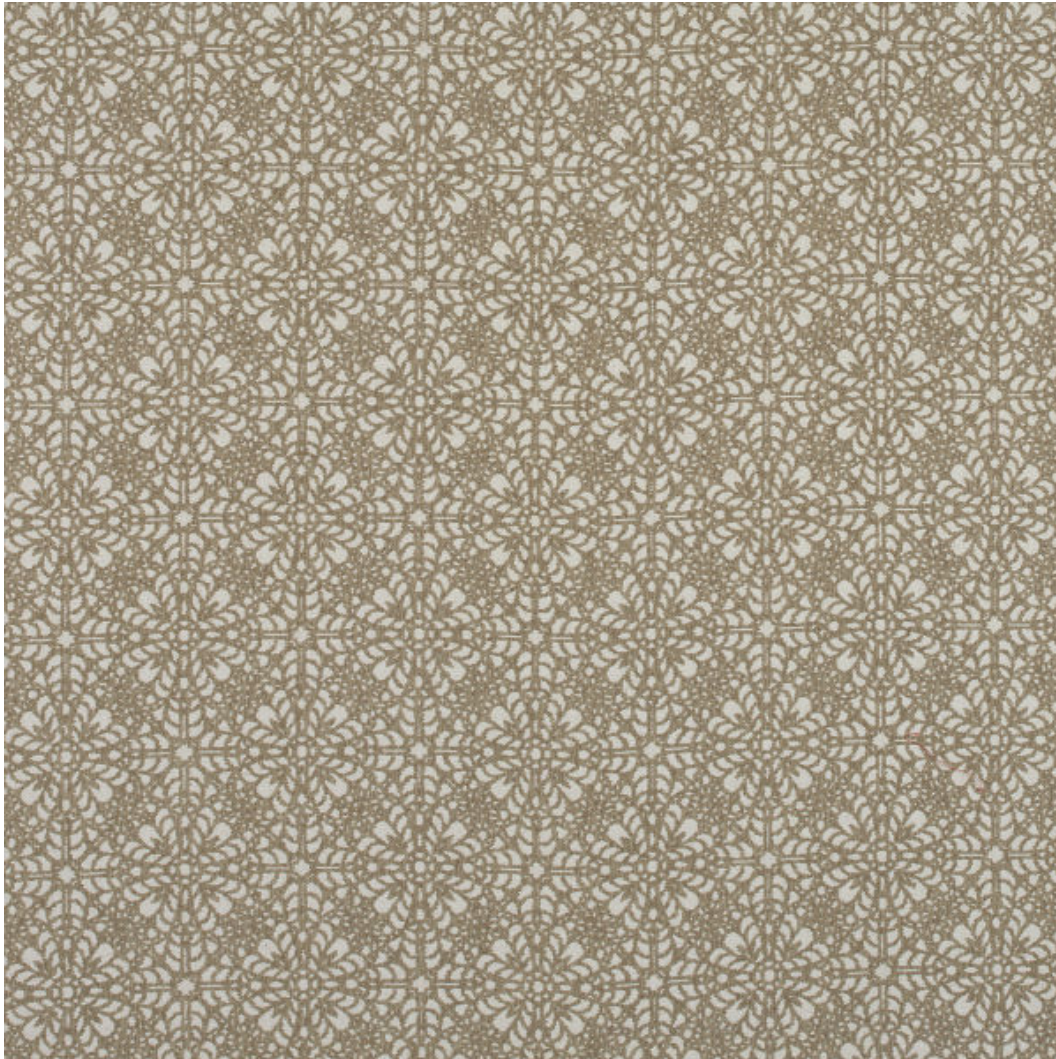

Templefurniture

More reasons to love coming home

102 S. 7th Avenue
P. O. Box 185
Maiden, NC 28650
Phone: (828) 428-8031

Enchant Stone

Fabric Grade: 5

Swatch #: 661

Cleaning Code: SW

Repeat: V 7.7" X H 7.3"

Double Rubs: 50,000

Orientation: Railroad

Fabric Contents: 100.0% Polyester

Color: Gold/Tan

Pattern: Geometric