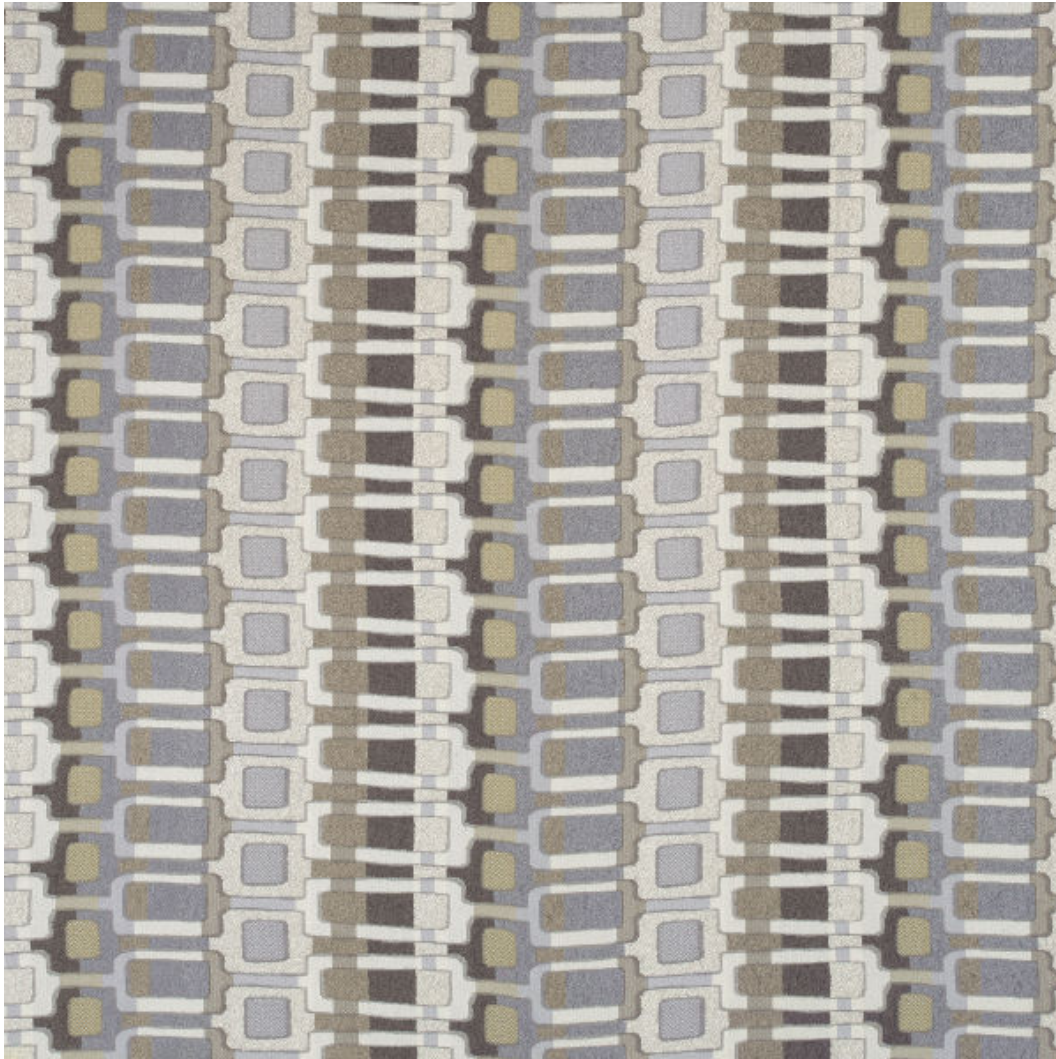

Templefurniture

More reasons to love coming home

102 S. 7th Avenue
P. O. Box 185
Maiden, NC 28650
Phone: (828) 428-8031

Harper Rocky Road

Fabric Grade: 7

Swatch #: 11810

Cleaning Code: WS

Repeat: V 13.8" X H 2.1"

Double Rubs: 15,000

Orientation: Railroad

Fabric Contents: 100.0% Polyester

Color: Brown

Patterns: Geometric, Stripe