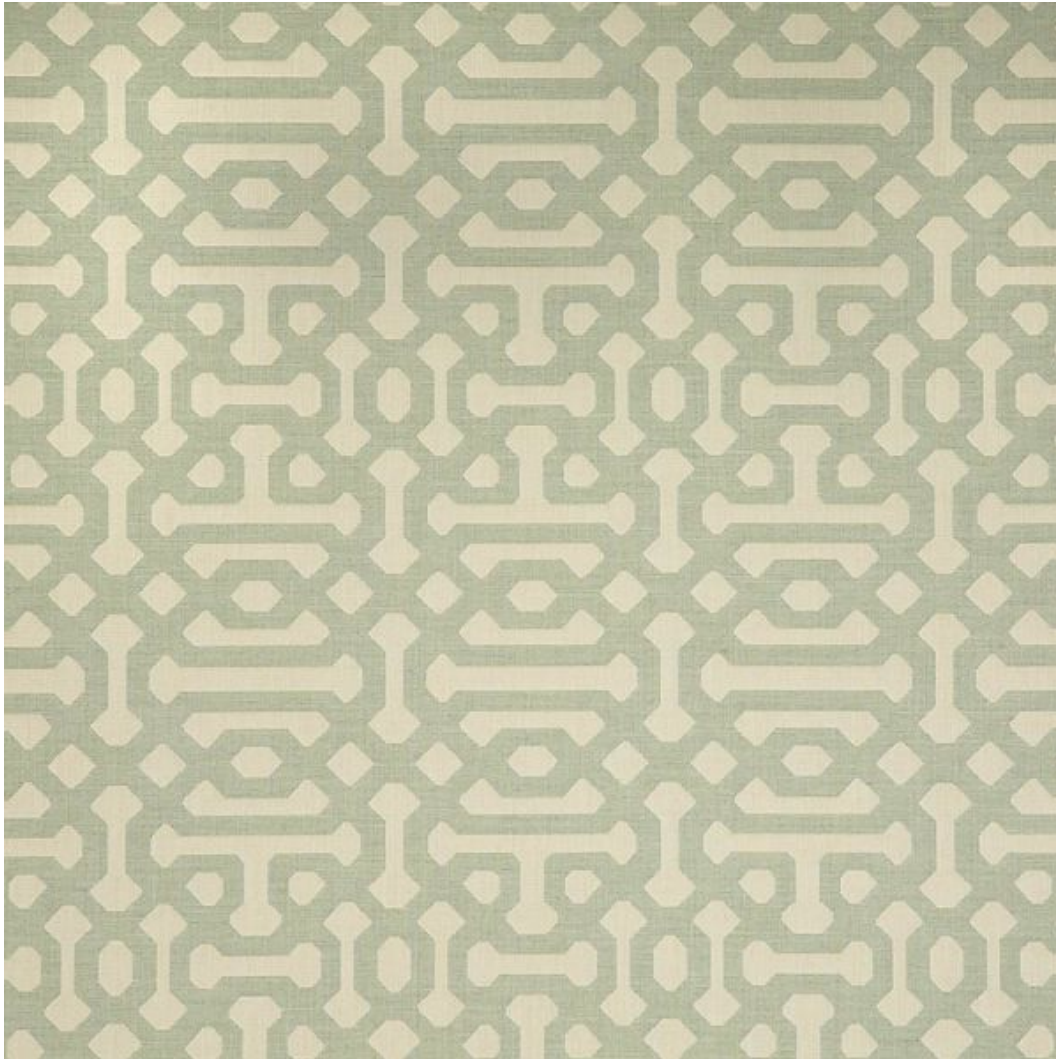

Templefurniture

More reasons to love coming home

102 S. 7th Avenue
P. O. Box 185
Maiden, NC 28650
Phone: (828) 428-8031

Fretwork Mist

Fabric Grade: 22

Cleaning Code: W

Repeat: V 11.7" X H 7.0"

Orientation: Up the bolt

Fabric Contents: 100.0% Sunbrella Acrylic

Color: Gray/Silver

Pattern: Geometric