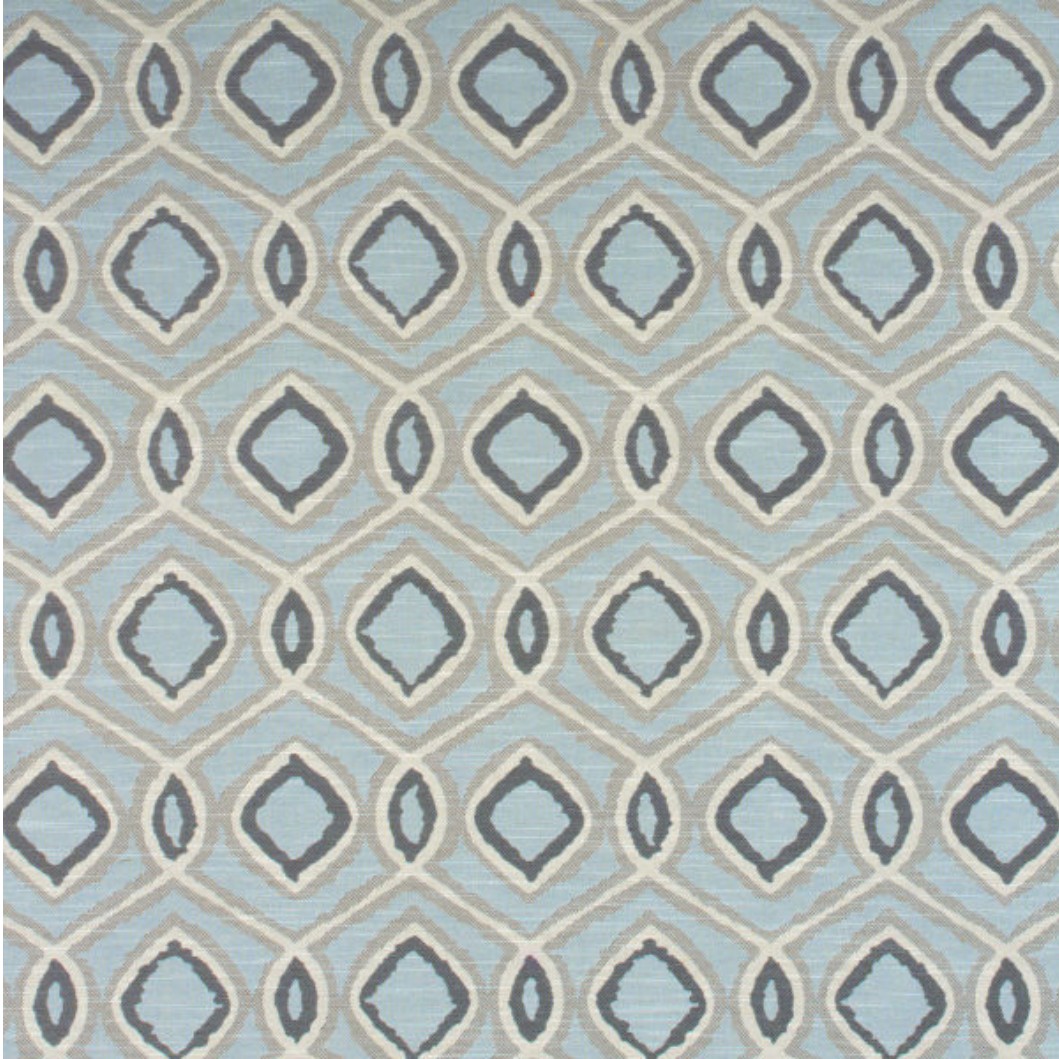

Templefurniture

More reasons to love coming home

102 S. 7th Avenue
P. O. Box 185
Maiden, NC 28650
Phone: (828) 428-8031

Landry Sky

Fabric Grade: 8

Swatch #: 7762

Cleaning Code: S

Repeat: V 10.3" X H 7.3"

Double Rubs: 30,000

Orientation: Up the bolt

Fabric Contents: 51.0% Cotton, 49.0% Rayon

Color: Blue(Lt-Med)

Pattern: Geometric