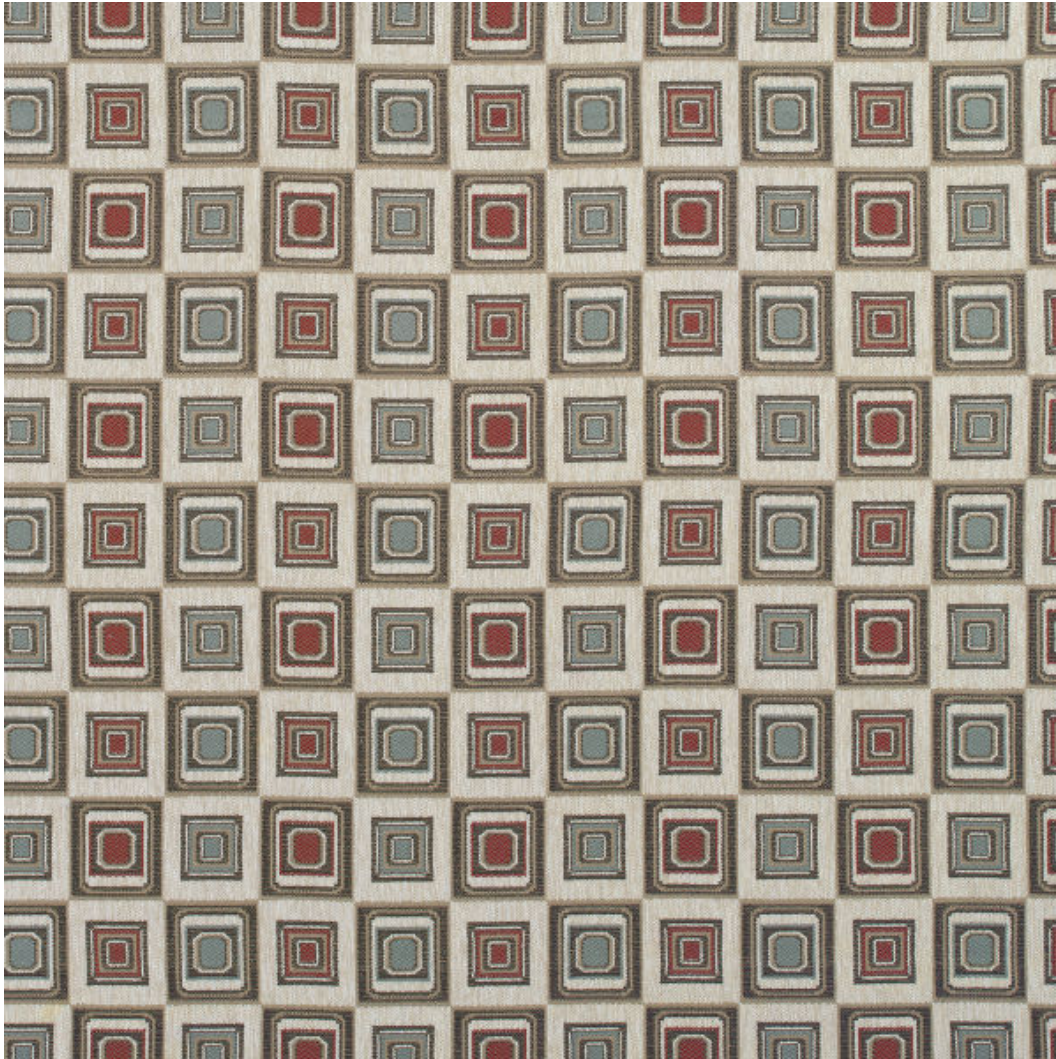

Templefurniture

More reasons to love coming home

102 S. 7th Avenue
P. O. Box 185
Maiden, NC 28650
Phone: (828) 428-8031

Median Fiesta

Fabric Grade: 9

Swatch #: 9882

Cleaning Code: WS

Repeat: V 7.0" X H 6.6"

Double Rubs: 30,000

Orientation: Railroad

Fabric Contents: 93.0% Polypropylene, 7.0% Polyester

Colors: Red/Burgundy, Blue(Light/Medium), White/Ivory

Pattern: Geometric