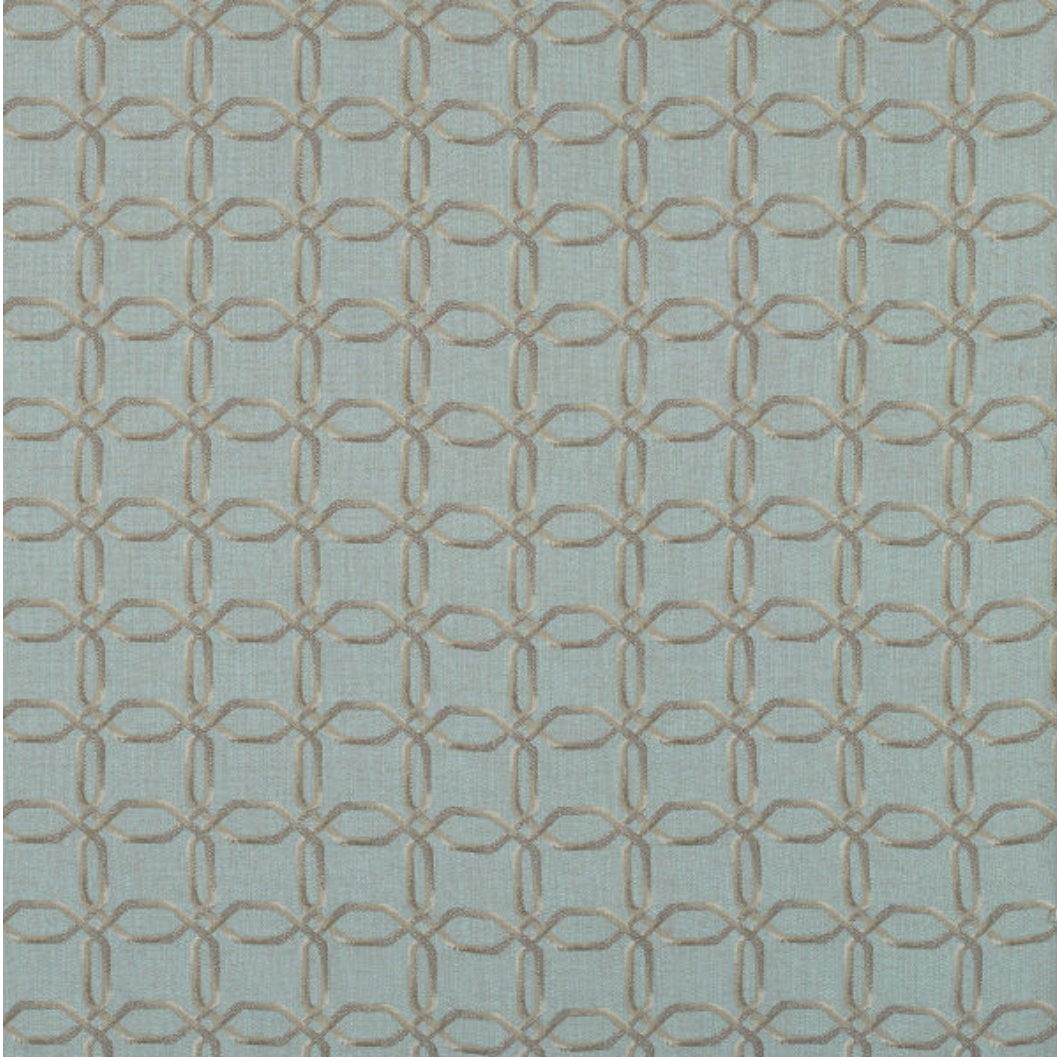

Templefurniture

More reasons to love coming home

102 S. 7th Avenue
P. O. Box 185
Maiden, NC 28650
Phone: (828) 428-8031

Maxime Storm

Fabric Grade: 6

Swatch #: 4627

Cleaning Code: WS

Repeat: V 7.2" X H 6.2"

Double Rubs: 21,000

Orientation: Railroad

Fabric Contents: 100.0% Polyester

Colors: Blue(Lt-Med), Gray/Silver

Pattern: Geometric