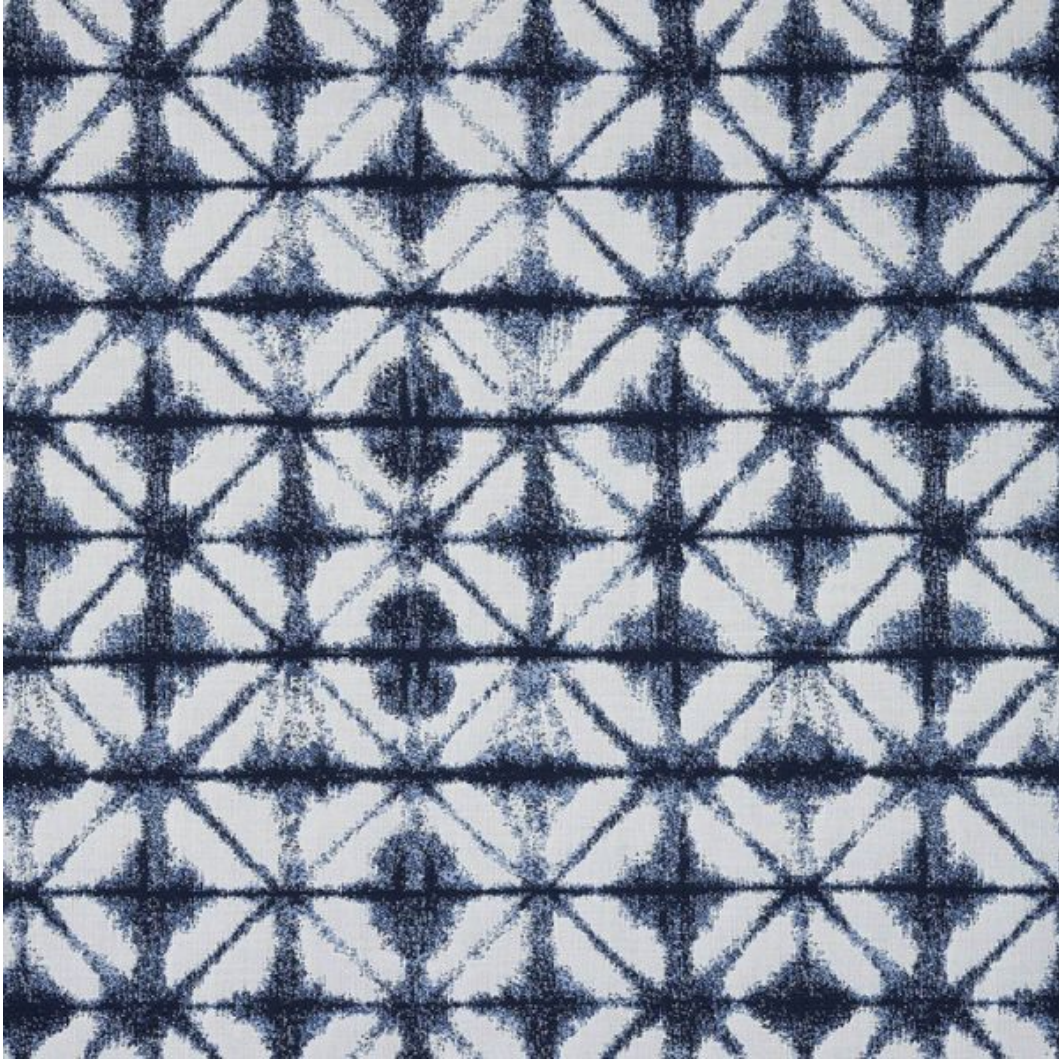

Templefurniture

More reasons to love coming home

102 S. 7th Avenue
P. O. Box 185
Maiden, NC 28650
Phone: (828) 428-8031

Midori Indigo

Fabric Grade: 24

Repeat: V 28.0" X H 18.8"

Orientation: Railroad

Fabric Contents: 100.0% Sunbrella Acrylic

Colors: White/Ivory, Blue(Dk/Navy)

Pattern: Traditional/Mosaic