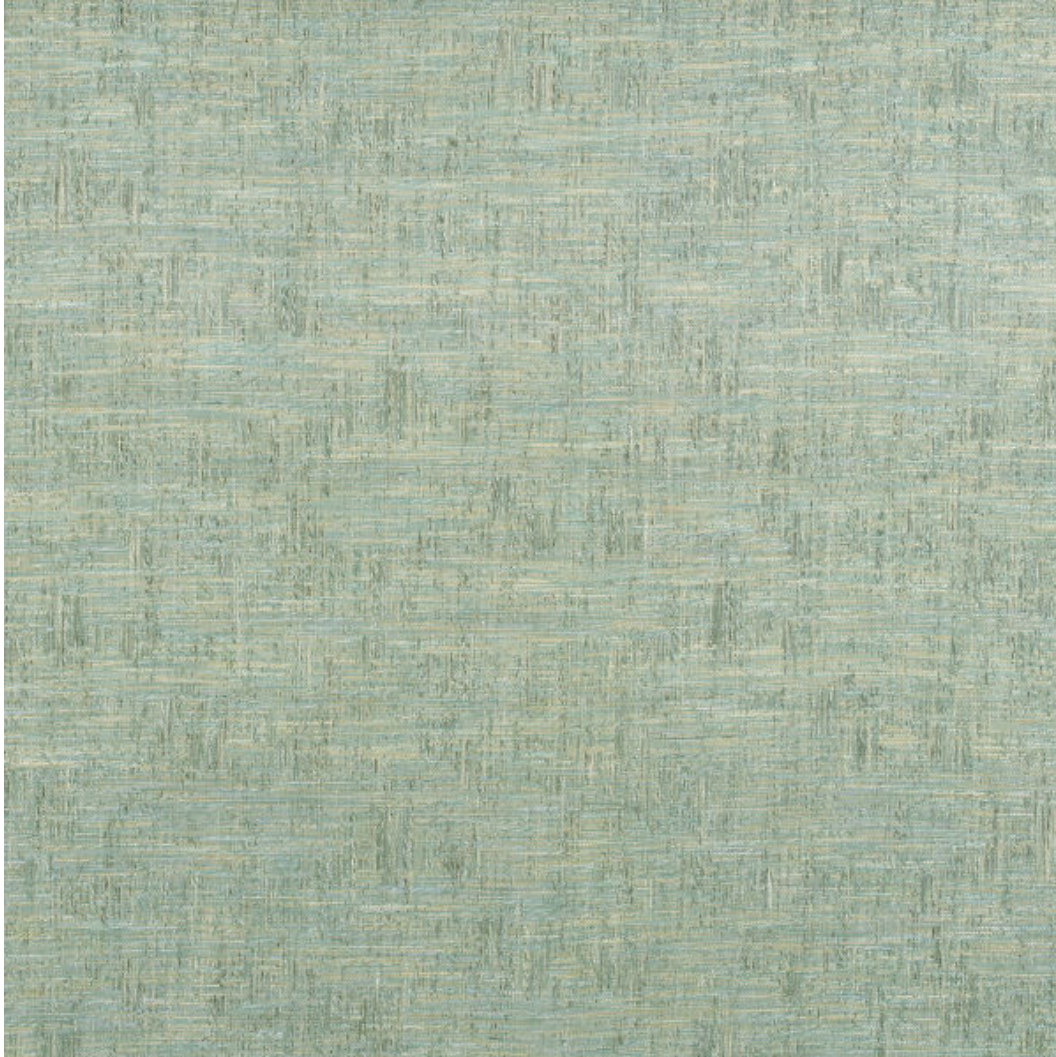

Templefurniture

More reasons to love coming home

102 S. 7th Avenue
P. O. Box 185
Maiden, NC 28650
Phone: (828) 428-8031

Miramar Seafoam

Fabric Grade: 8

Swatch #: 4083

Cleaning Code: S

Repeat: V 0.0" X H 0.0"

Double Rubs: 51,000

Orientation: Railroad

Fabric Contents: 21.0% Rayon, 79.0% Polyester

Color: Aqua/Teal

Pattern: Solid