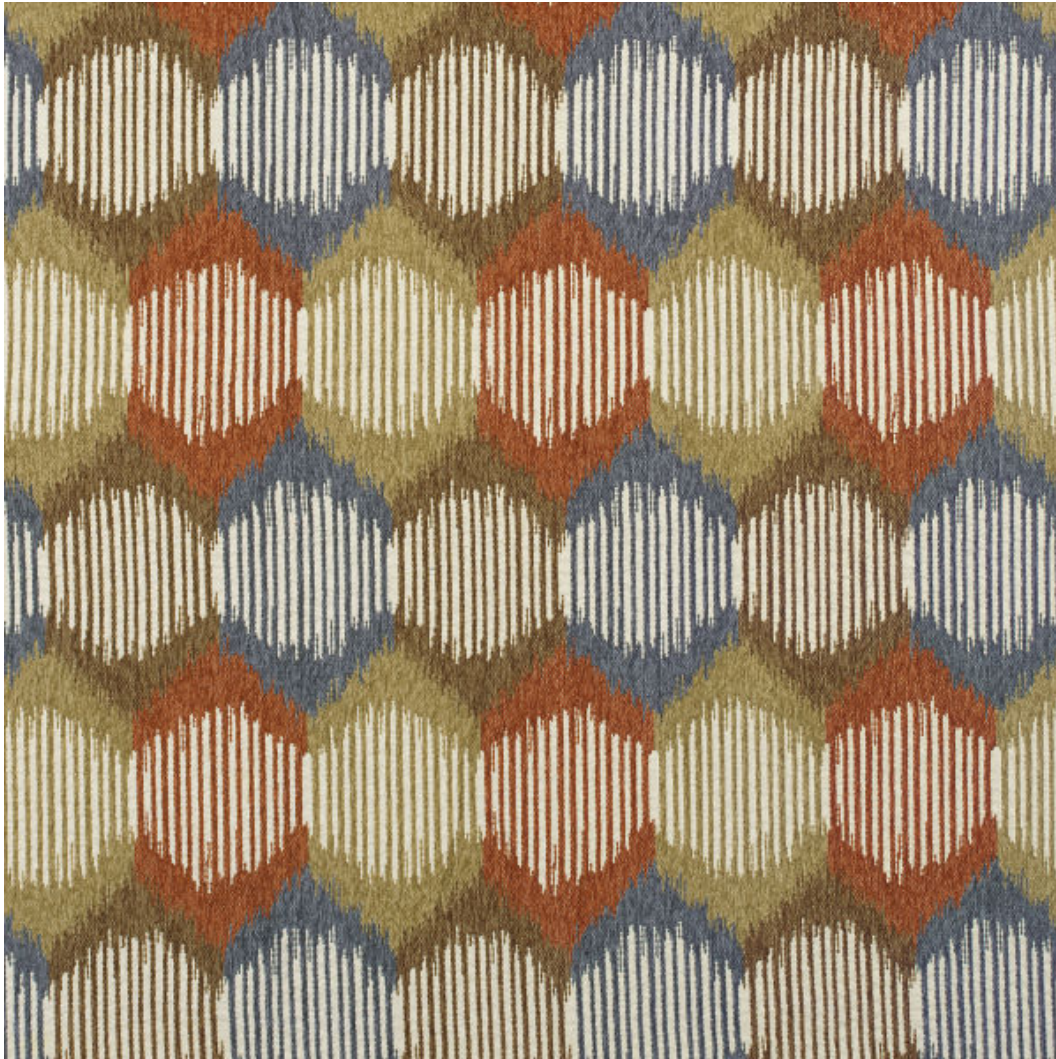

Templefurniture

More reasons to love coming home

102 S. 7th Avenue
P. O. Box 185
Maiden, NC 28650
Phone: (828) 428-8031

Aubusson Tapestry

Fabric Grade: 12

Swatch #: 2690

Cleaning Code: WS

Repeat: V 11.6" X H 14.4"

Double Rubs: 30,000

Orientation: Railroad

Fabric Contents: 100.0% Polyester

Color: Coral/TerraCotta

Patterns: Traditional/Mosaic, Geometric