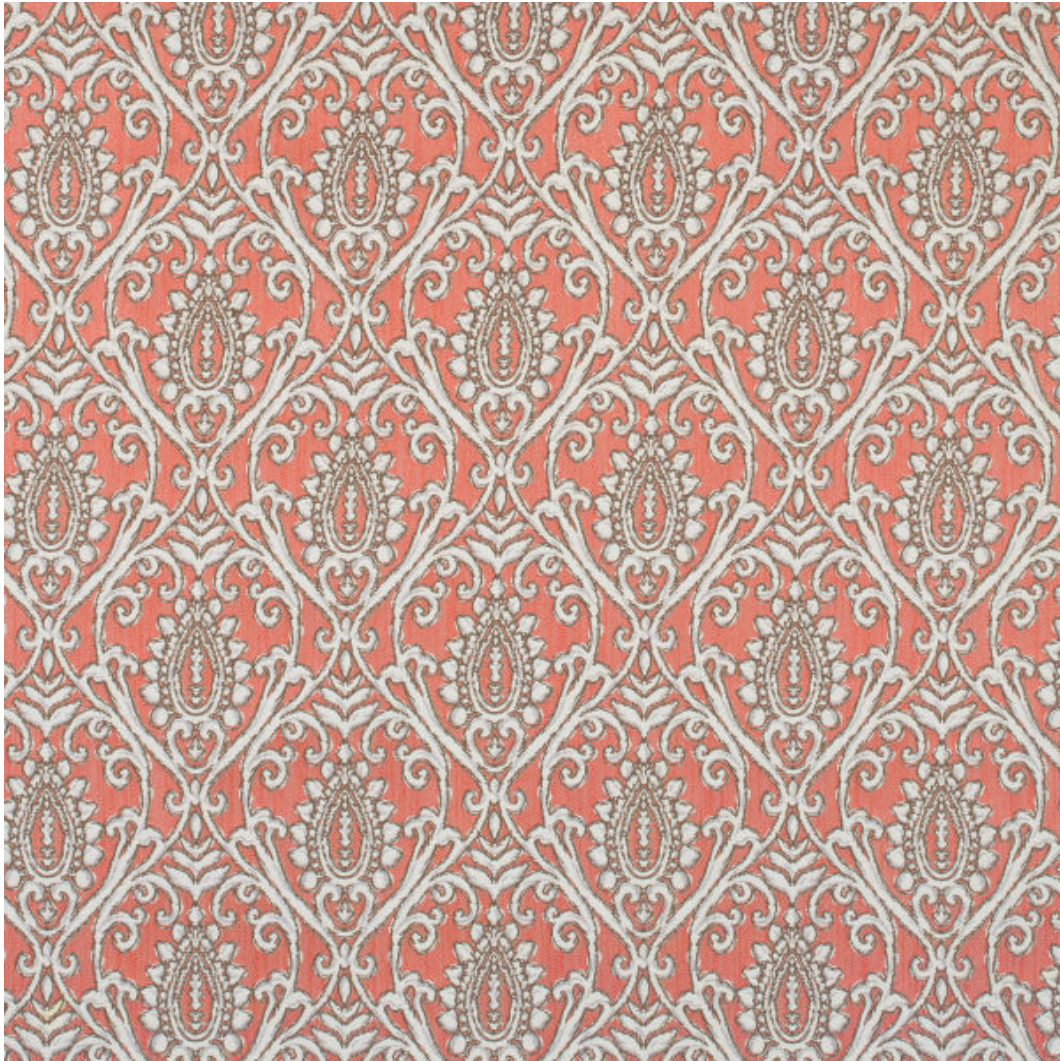

Templefurniture

More reasons to love coming home

102 S. 7th Avenue
P. O. Box 185
Maiden, NC 28650
Phone: (828) 428-8031

Melody Coral

Fabric Grade: 5

Swatch #: 2666

Cleaning Code: W

Repeat: V 9.1" X H 9.6"

Double Rubs: 45,000

Orientation: Railroad

Fabric Contents: 74.0% Polyester, 16.0% Cotton, 10.0% Rayon

Color: Coral/TerraCotta

Pattern: Geometric