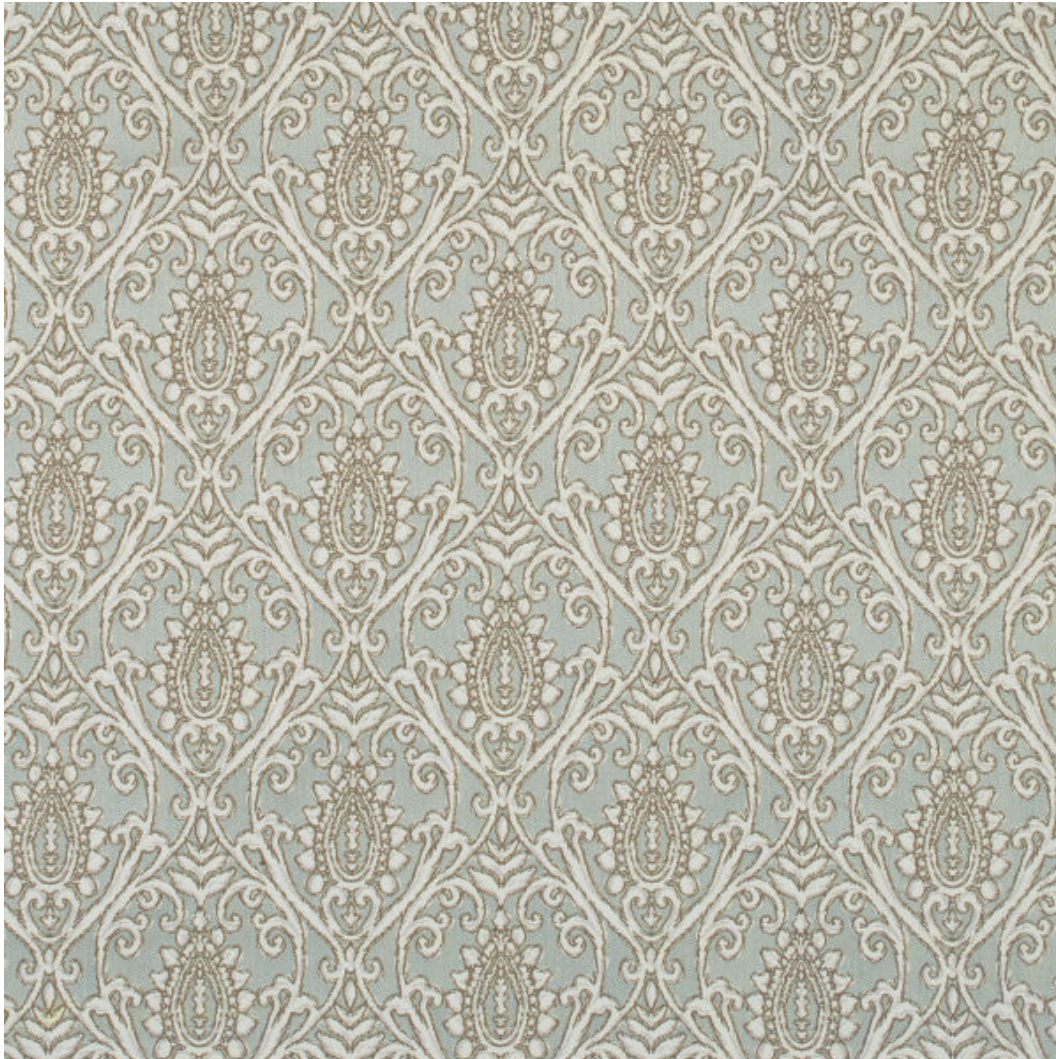

Templefurniture

More reasons to love coming home

102 S. 7th Avenue
P. O. Box 185
Maiden, NC 28650
Phone: (828) 428-8031

Melody Fresco

Fabric Grade: 5

Swatch #: 4628

Cleaning Code: W

Repeat: V 9.1" X H 9.6"

Double Rubs: 45,000

Orientation: Railroad

Fabric Contents: 74.0% Polyester, 16.0% Cotton, 10.0% Rayon

Color: Aqua/Teal

Pattern: Geometric