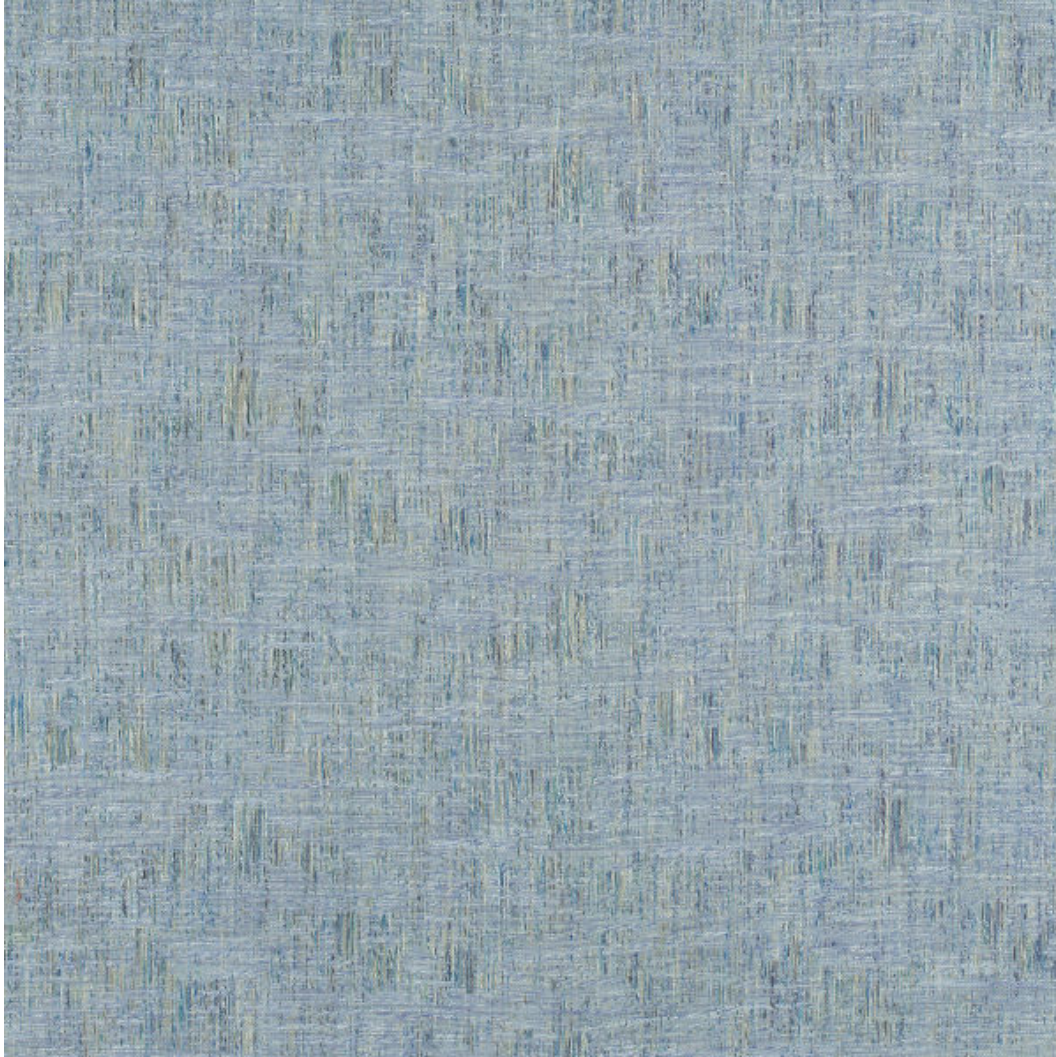

Templefurniture

More reasons to love coming home

102 S. 7th Avenue
P. O. Box 185
Maiden, NC 28650
Phone: (828) 428-8031

Miramar Sky

Fabric Grade: 5

Swatch #: 7127

Cleaning Code: S

Repeat: V 0.0" X H 0.0"

Double Rubs: 51,000

Orientation: Railroad

Fabric Contents: 21.0% Rayon, 79.0% Polyester

Color: Blue(Lt-Med)

Pattern: Solid