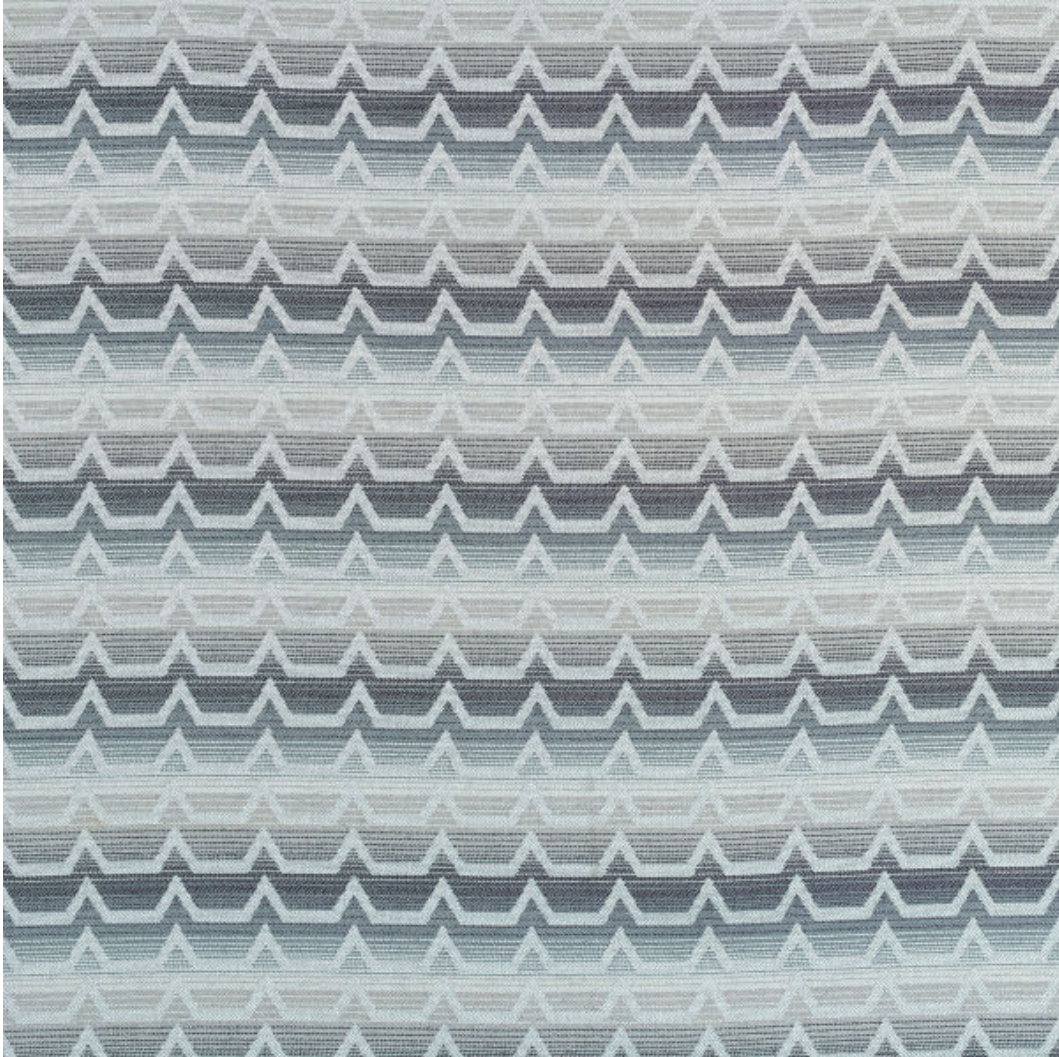

# Templefurniture

*More reasons to love coming home*

102 S. 7th Avenue  
P. O. Box 185  
Maiden, NC 28650  
Phone: (828) 428-8031

**Parade Haze**

Fabric Grade: 5

Swatch #: 4640

Cleaning Code: W

Repeat: V 6.0" X H 2.8"

Double Rubs: 15,000

Orientation: Up the bolt

Fabric Contents: 70.0% Polyester, 30.0% Polypropylene

Colors: Gray/Silver, Blue(Lt-Med)

Pattern: Stripe