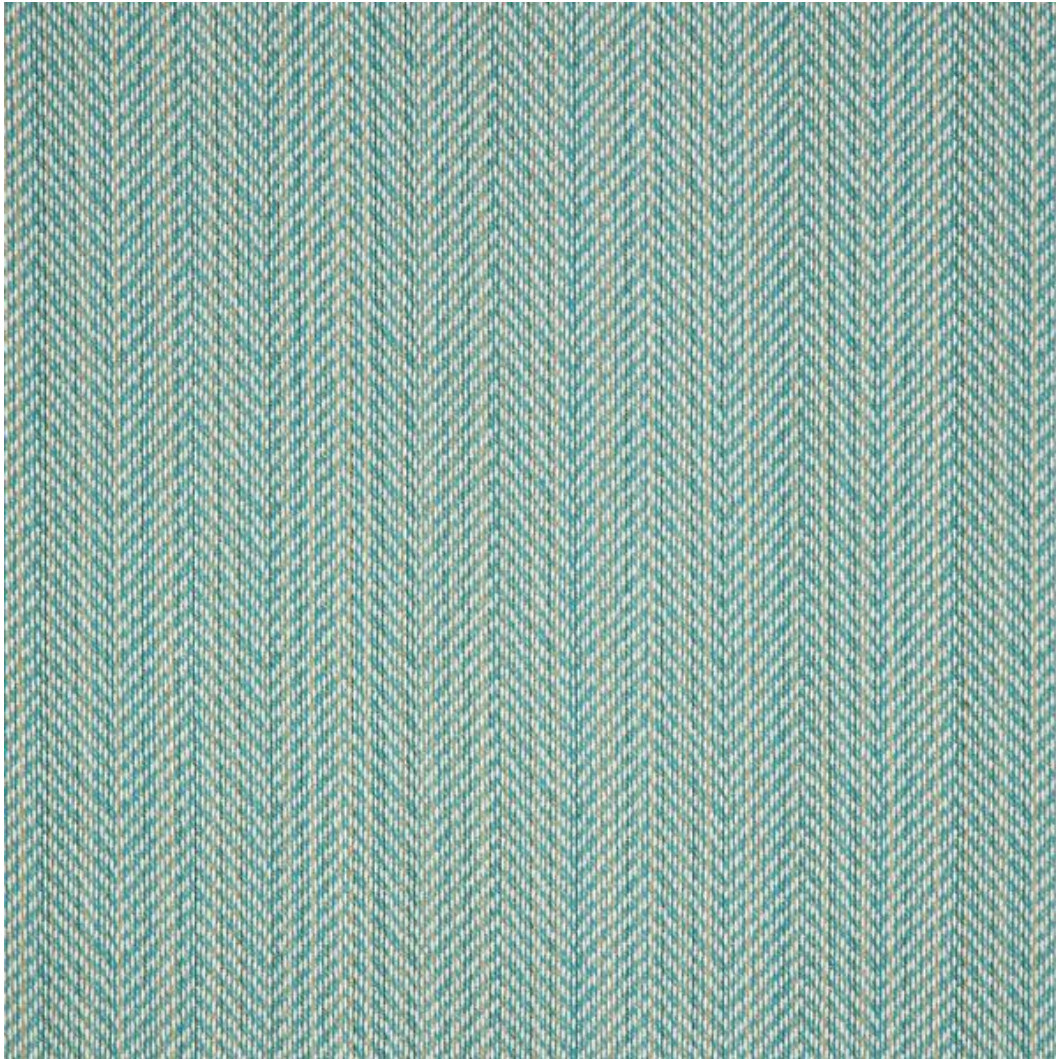

# Templefurniture

*More reasons to love coming home*

102 S. 7th Avenue  
P. O. Box 185  
Maiden, NC 28650  
Phone: (828) 428-8031

**Posh Aqua**

Fabric Grade: 16

Repeat: V 0.0" X H 11.3"

Fabric Contents: 100.0% Sunbrella Acrylic

Color: Aqua/Teal

Pattern: Solid