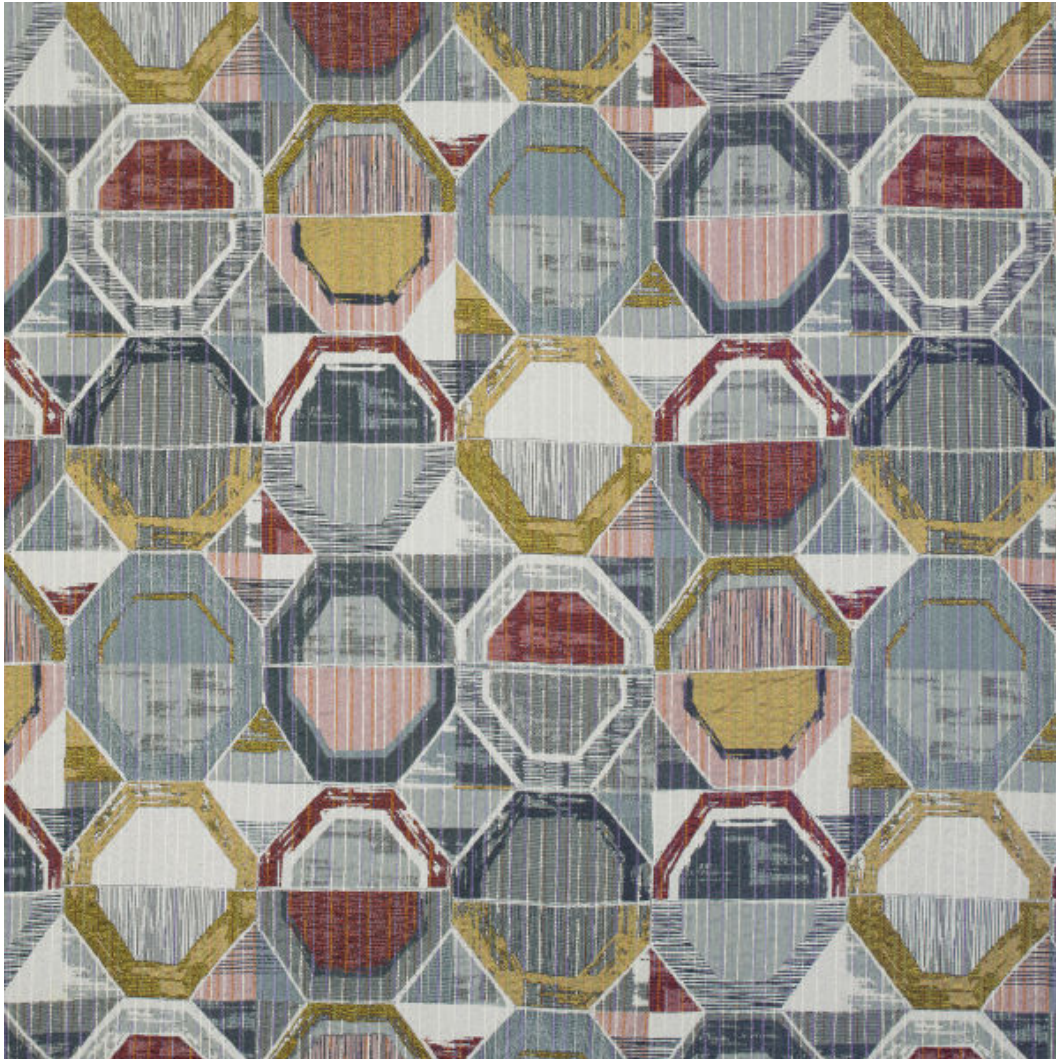

Templefurniture

More reasons to love coming home

102 S. 7th Avenue
P. O. Box 185
Maiden, NC 28650
Phone: (828) 428-8031

Transpose Multi

Fabric Grade: 10

Swatch #: 7813

Cleaning Code: S

Repeat: V 26.2" X H 29.1"

Double Rubs: 15,000

Orientation: Railroad

Fabric Contents: 100.0% Polyester

Color: Blue(Light/Medium)

Pattern: Geometric