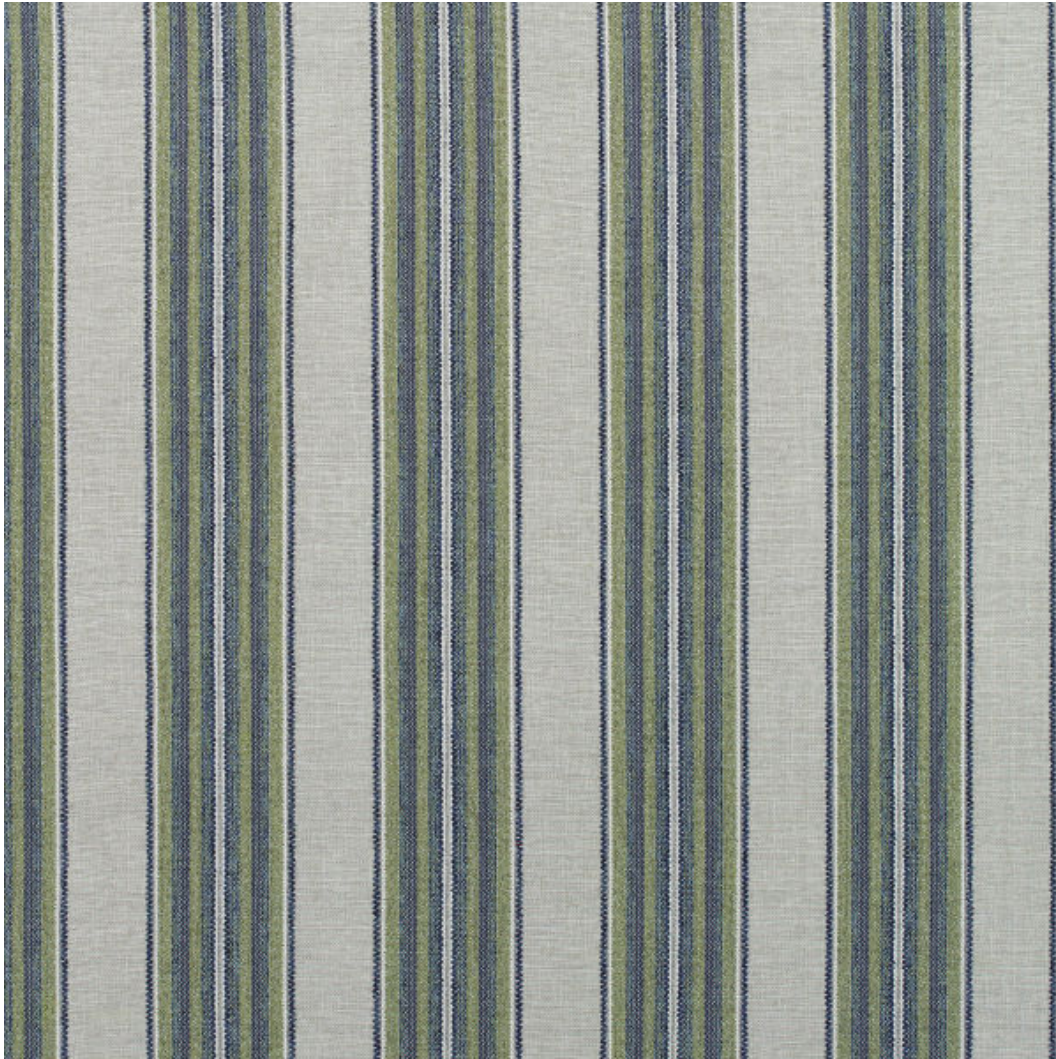

Templefurniture

More reasons to love coming home

102 S. 7th Avenue
P. O. Box 185
Maiden, NC 28650
Phone: (828) 428-8031

Sharpei Lagoon

Fabric Grade: 7

Swatch #: 5645

Cleaning Code: WS

Repeat: V 6.9" X H 0.0"

Double Rubs: 30,000

Orientation: Railroad

Fabric Contents: 98.0% Polypropylene, 2.0% Polyester

Colors: Blue(Lt-Med), Green(Lt-Med)

Pattern: Stripe